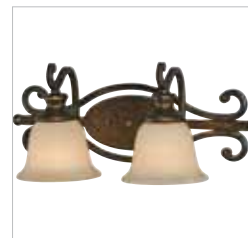

8063-BA2 BUS