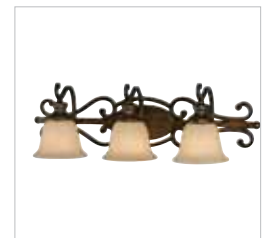

8063-BA3 BUS